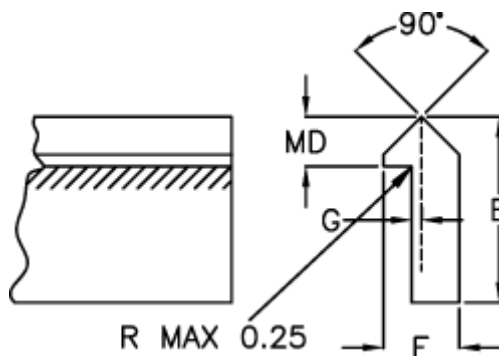

Data Sheet

Article number: 055934500

Description: Single edge track TS3SS 4500mm

Measures

E = 22.22

F = 8.71

G = 1.57

Kg/m = 1.020